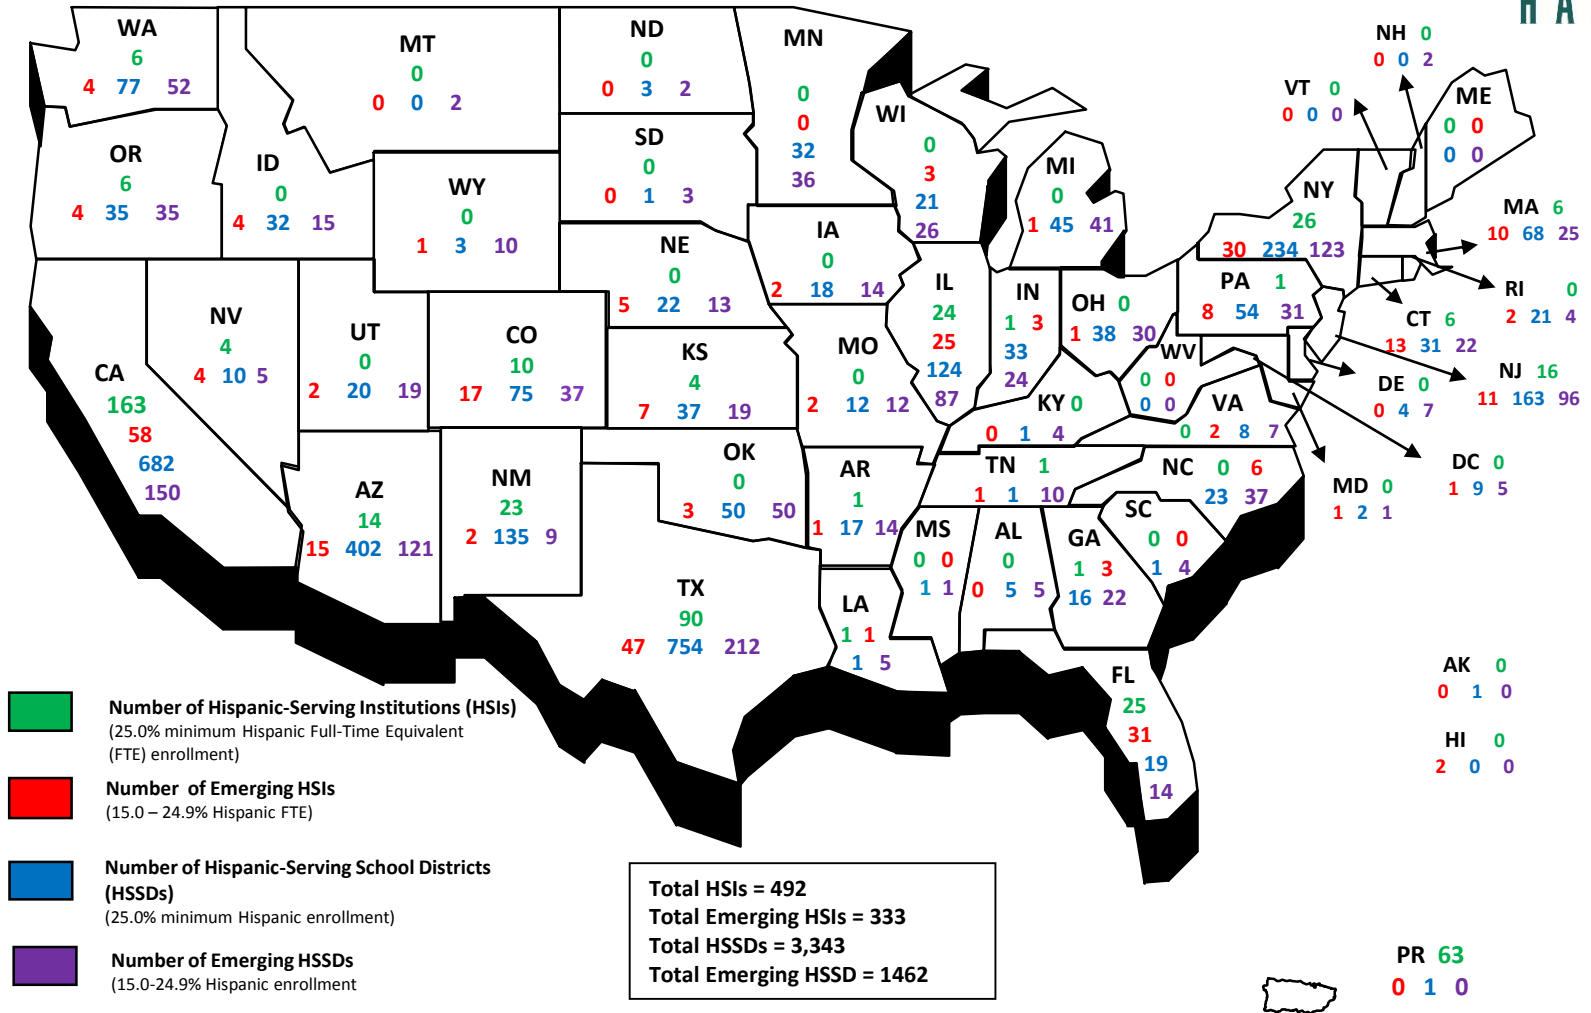

Hispanic Students Enrollment Snapshot

HACU Office of PK-12 Initiatives, 10/2018.
 Source: 2015-16 NCES and 2016-17 IPEDS data, using Title IV eligible 2-yr & 4-yr, Public & Private, nonprofit institutions.